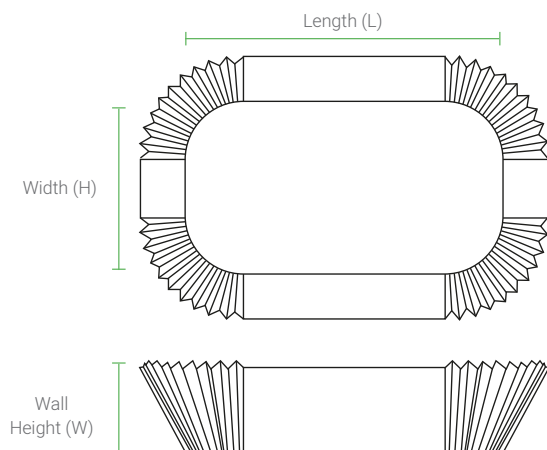

All our sizes are listed below. Custom tooling is also possible for bespoke sizes.

MUFFIN
51mm (H) x 38mm (B)

CUPCAKE
48mm (H) x 32mm (B)

Core Range

EXISTING TOOLING

Base & Height (mm)

25 x 19	38 x 32	48 x 32
31 x 23	41 x 38	50 x 33
35 x 23	44 x 22	51 x 38
38 x 25	44 x 25	51 x 44
38 x 29	48 x 29	57 x 35

BAKING CASES & LINERS SIZE GUIDE

Doric Crimped
Paper Case Manufacturers

Crimped Liners

Our exceptionally versatile greaseproof and siliconised liners are available in round, oval, square or loaf tin shapes in a wide range of industry standard sizes. Suitable for baking, cooking, air frying and freezing, they can be used for anything from fondant fancies and flans, to fried chicken. Custom tooling is also possible for bespoke sizes.

Round Tin

Sizes from 89mm to 242mm base available

Loaf and Square Tin

Sizes from 41mm to 190mm base available

Round

For larger, round cases

Base x Wall Height (mm)

89 x 29	140 x 38
89 x 38	140 x 44
89 x 51	140 x 51
89 x 57	140 x 57
89 x 64	140 x 64
102 x 25	146 x 57
102 x 29	152 x 25
102 x 38	152 x 38
102 x 51	152 x 44
102 x 64	152 x 51
114 x 32	152 x 64
114 x 38	165 x 44
114 x 44	165 x 64
114 x 51	178 x 25
114 x 64	178 x 51
127 x 25	178 x 64
127 x 38	185 x 40
127 x 44	185 x 57
127 x 51	190 x 64
127 x 57	242 x 65
127 x 64	

Loaf

Rectangular or Square cases

Base Length x Width x Wall Height (mm)

41 x 41 x 40
90 x 90 x 20
102 x 25 x 25
170 x 170 x 30
115 x 55 x 55
127 x 76 x 57
127 x 76 x 64
127 x 76 x 76
150 x 84 x 40
150 x 84 x 45
159 x 92 x 83
162 x 65 x 44
162 x 65 x 57
162 x 86 x 36
162 x 86 x 44
162 x 86 x 51
162 x 76 x 64
190 x 89 x 64