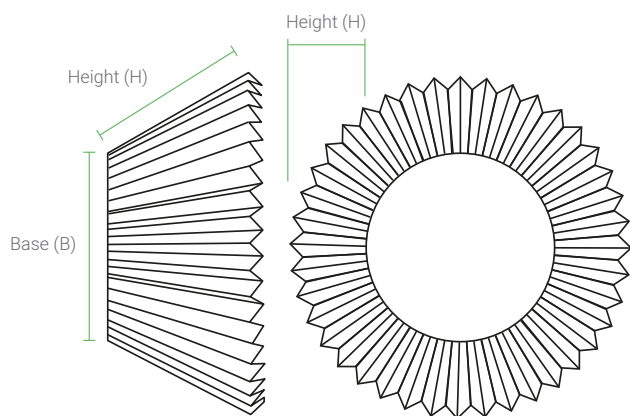

All our sizes are listed below. Custom tooling is also possible for bespoke sizes.

MUFFIN
51mm (H) x 38mm (B)

CUPCAKE
48mm (H) x 32mm (B)

Core Range

EXISTING TOOLING

Base & Height (mm)

25 x 19	38 x 32	48 x 32
31 x 23	41 x 38	50 x 33
35 x 23	44 x 22	51 x 38
38 x 25	44 x 25	51 x 44
38 x 29	48 x 29	57 x 35

MINI MUFFIN
38mm (H) x 29mm (B)

FAIRY
44mm (H) x 25mm (B)

PETIT FOUR
25mm (H) x 19mm (B)

Larger round tin liners available on the next page...

**We produce cases in bespoke sizes using custom tooling.
Talk to us about your brief today!**

Round Tin

Sizes from 89mm to 242mm base available

Loaf and Square Tin

Sizes from 41mm to 190mm base available

Round

For larger, round cases

Base x Wall Height (mm)

89 x 29	140 x 38
89 x 38	140 x 44
89 x 51	140 x 51
89 x 57	140 x 57
89 x 64	140 x 64
102 x 25	146 x 57
102 x 29	152 x 25
102 x 38	152 x 38
102 x 51	152 x 44
102 x 64	152 x 51
114 x 32	152 x 64
114 x 38	165 x 44
114 x 44	165 x 64
114 x 51	178 x 25
114 x 64	178 x 51
127 x 25	178 x 64
127 x 38	185 x 40
127 x 44	185 x 57
127 x 51	190 x 64
127 x 57	242 x 65
127 x 64	

Loaf

Rectangular or Square cases

Base Length x Width x Wall Height (mm)

41 x 41 x 40
90 x 90 x 20
102 x 25 x 25
170 x 170 x 30
115 x 55 x 55
127 x 76 x 57
127 x 76 x 64
127 x 76 x 76
150 x 84 x 40
150 x 84 x 45
159 x 92 x 83
162 x 65 x 44
162 x 65 x 57
162 x 86 x 36
162 x 86 x 44
162 x 86 x 51
162 x 76 x 64
190 x 89 x 64