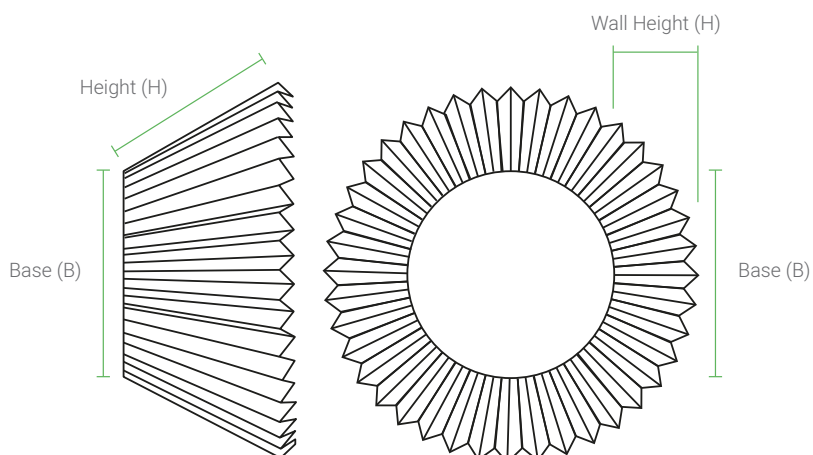

BAKING CASES & LINERS SIZE GUIDE

Baking Cases

Our standard core range consists of 5 sizes of round greaseproof paper cases. These are the most popular industry-standard baking cases and generally meet most customer needs: Petit Four, Mini Muffin, Fairy, Cupcake and Muffin.

All our sizes are listed below. Custom tooling is also possible for bespoke sizes.

MUFFIN
51mm (H) x 38mm (B)

CUPCAKE
48mm (H) x 32mm (B)

Core Range

EXISTING TOOLING

Base & Height (mm)

25 x 19	38 x 32	48 x 32
31 x 23	41 x 38	50 x 33
35 x 23	44 x 22	51 x 38
38 x 25	44 x 25	51 x 44
38 x 29	48 x 29	57 x 35

Round Tin

Sizes from 89mm to 242mm base available

Loaf and Square Tin

Sizes from 41mm to 190mm base available

Round

For larger, round cases

Base x Wall Height (mm)

89 x 29	140 x 38
89 x 38	140 x 44
89 x 51	140 x 51
89 x 57	140 x 57
89 x 64	140 x 64
102 x 25	146 x 57
102 x 29	152 x 25
102 x 38	152 x 38
102 x 51	152 x 44
102 x 64	152 x 51
114 x 32	152 x 64
114 x 38	165 x 44
114 x 44	165 x 64
114 x 51	178 x 25
114 x 64	178 x 51
127 x 25	178 x 64
127 x 38	185 x 40
127 x 44	185 x 57
127 x 51	190 x 64
127 x 57	242 x 65
127 x 64	

Loaf

Rectangular or Square cases

Base Length x Width x Wall Height (mm)

41 x 41 x 40
90 x 90 x 20
102 x 25 x 25
170 x 170 x 30
115 x 55 x 55
127 x 76 x 57
127 x 76 x 64
127 x 76 x 76
150 x 84 x 40
150 x 84 x 45
159 x 92 x 83
162 x 65 x 44
162 x 65 x 57
162 x 86 x 36
162 x 86 x 44
162 x 86 x 51
162 x 76 x 64
190 x 89 x 64